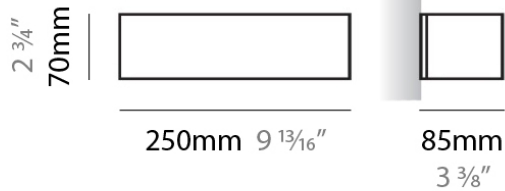

TOY SURFACE

D83137

GENERAL

Series: Toy
Brand: Panzeri
Division: Design
Mounting Type: Surface
Mounting Location: Wall
Subcategory: Ambient

PHYSICAL

Shape: Rectangle
Length (mm): 250
Length (in): 9 ⁷/₁₆"
Height (mm): 70
Height (in): 2 ³/₄"
Extension (mm): 85
Extension (in): 3 ¹/₄"
Light Distribution: Direct / Indirect
Weight (kg): 0.9
Weight (lbs): 2
Diffuser: Frost White Glass
Fixture Finish: WHI
Fixture Material: Metal

ELECTRICAL

Number of Lamps: 1
Lamp Type: CFL
Bulb Included: Bulb Not Included
Total Output Wattage (W): 26
Max. Wattage Per Lamp (W): 26
Lamp Base: GX24-q3
Dimming: Non-Dimmable
Driver Included: Yes
Driver Type: Ballast - 120Vac - Non-dimming
Input Voltage (V): 120

LED

OPTICAL

RATINGS AND CERTIFICATIONS

Certified By: CSA Certified to UL and CSA Standards
IP rating: IP40