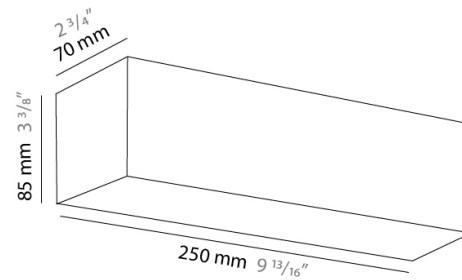

TOY SURFACE

D83281-PSS

GENERAL

Series: Toy _____

Brand: Panzeri _____

Division: Design _____

Mounting Type: Surface _____

Mounting Location: Wall _____

PHYSICAL

Shape: Rectangle _____

Length (mm): 250 _____

Length (in): $9 \frac{13}{16}$ _____

Height (mm): 70 _____

Height (in): $2 \frac{3}{4}$ _____

Extension (mm): 85 _____

Extension (in): $3 \frac{3}{8}$ _____

Light Distribution: Direct / Indirect _____

Weight (kg): 0.82 _____

Weight (lbs): 1.8 _____

Diffuser: Frost White Glass _____

Fixture Material: Metal _____

ELECTRICAL

Lamp Type: LED _____

Input Wattage (W): 13 _____

Total Output Wattage (W): 12 _____

Driver Included: Yes _____

Driver Location: Integrated _____

Driver Type: Integral LED driver, 700mA (Dimming and 277V options available with remote driver sold separately) _____

LED

Color Temperature (°K): 3000 _____

Max. Delivered Lumen (lm): 938 _____

CRI: >80 CRI _____

OPTICAL

RATINGS AND CERTIFICATIONS

Certified By: CSA Certified to UL and CSA Standards _____

IP rating: IP20 _____