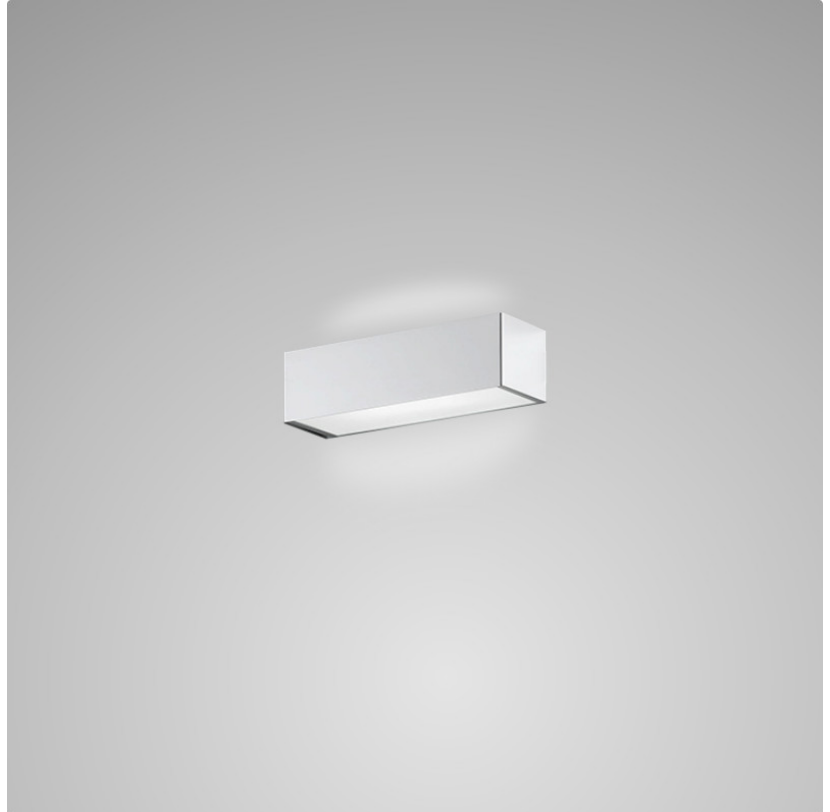

TOY SURFACE

D83139

GENERAL

Series: Toy _____
Brand: Panzeri _____
Division: Design _____
Mounting Type: Surface _____
Mounting Location: Wall _____
Subcategory: Ambient _____

PHYSICAL

Shape: Rectangle _____
Length (mm): 250 _____
Length (in): 9 ⁷/₈ _____
Height (mm): 70 _____
Height (in): 2 ³/₄ _____
Extension (mm): 85 _____
Extension (in): 3 ¹/₄ _____
Light Distribution: Direct / Indirect _____
Weight (kg): 0.9 _____
Weight (lbs): 2 _____
Diffuser: Frost White Glass _____
Fixture Finish: SST _____
Fixture Material: Metal _____

ELECTRICAL

Number of Lamps: 1 _____
Lamp Type: CFL _____
Bulb Included: Bulb Not Included _____
Total Output Wattage (W): 26 _____
Max. Wattage Per Lamp (W): 26 _____
Lamp Base: GX24-q3 _____
Driver Included: Yes _____
Driver Type: Ballast - 120Vac - Non-dimming _____
Input Voltage (V): 120 _____

LED

OPTICAL

RATINGS AND CERTIFICATIONS

Certified By: CSA Certified to UL and CSA Standards _____
IP rating: IP40 _____