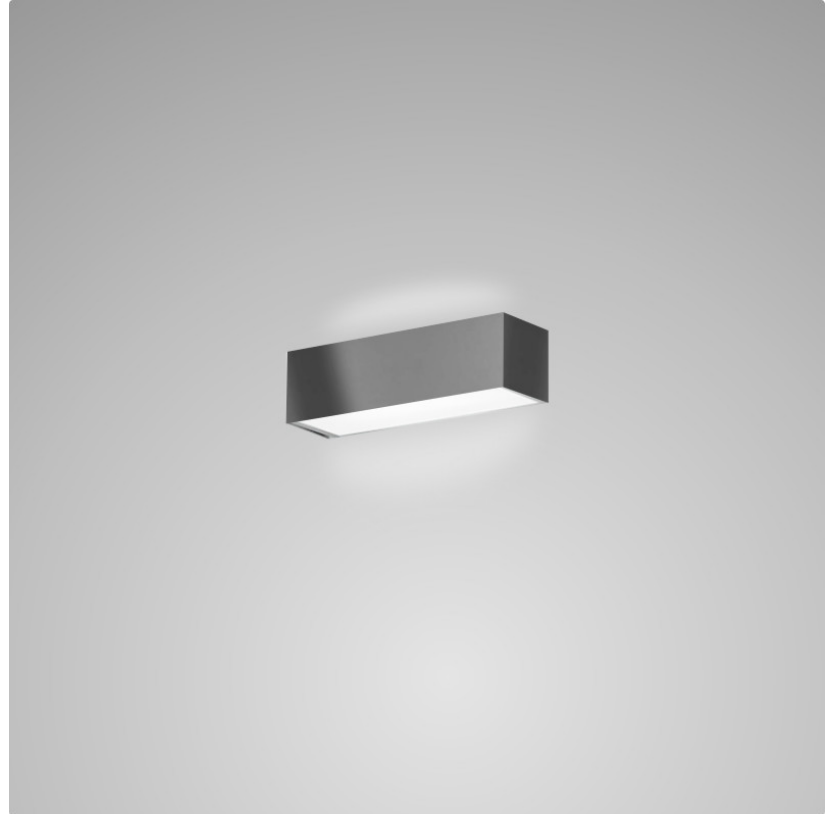

TOY SURFACE

D83138

GENERAL

Series: Toy
Brand: Panzeri
Division: Design
Mounting Type: Surface
Mounting Location: Wall
Subcategory: Ambient

PHYSICAL

Shape: Rectangle
Length (mm): 250
Length (in): 9 ⁷/₁₆"
Height (mm): 70
Height (in): 2 ³/₄"
Extension (mm): 85
Extension (in): 3 ¹/₄"
Light Distribution: Direct / Indirect
Weight (kg): 0.9
Weight (lbs): 2
Diffuser: Frost White Glass
Fixture Finish: SST
Fixture Material: Metal

ELECTRICAL

Number of Lamps: 1
Lamp Type: CFL
Bulb Included: Bulb Not Included
Total Output Wattage (W): 26
Max. Wattage Per Lamp (W): 26
Lamp Base: GX24-q3
Driver Included: Yes
Driver Type: Ballast - 120Vac - Non-dimming
Input Voltage (V): 120

LED

OPTICAL

RATINGS AND CERTIFICATIONS

Certified By: CSA Certified to UL and CSA Standards
IP rating: IP40