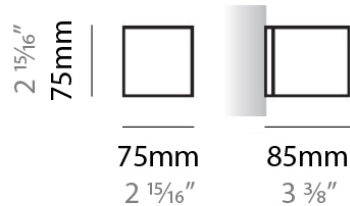

PROJECT
TYPE
NOTES
QUANTITY
DATE

TOY SURFACE

D83147-WHI

GENERAL

Series: Toy
Brand: Panzeri
Division: Design
Mounting Type: Surface
Mounting Location: Wall

PHYSICAL

Shape: Square
Length (mm): 75
Length (in): 2 ¹⁵/₁₆
Height (mm): 75
Height (in): 2 ¹⁵/₁₆
Extension (mm): 85
Extension (in): 3 ³/₈
Light Distribution: Direct / Indirect
Weight (kg): 0.6
Weight (lbs): 1
Diffuser: Frost White Glass
Fixture Material: Metal

ELECTRICAL

Number of Lamps: 1
Lamp Type: LED Retrofit / Halogen
Bulb Included: Bulb Not Included
Total Output Wattage (W): 3 / 35
Max. Wattage Per Lamp (W): 3 / 35
Lamp Base: G9
Input Voltage (V): 120

LED

OPTICAL

RATINGS AND CERTIFICATIONS

Certified By: CSA Certified to UL and CSA Standards
IP rating: IP20