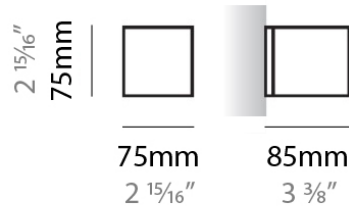

PROJECT
TYPE
NOTES
QUANTITY
DATE

TOY SURFACE

D83147-MSS

GENERAL

Series: Toy
Brand: Panzeri
Division: Design
Mounting Type: Surface
Mounting Location: Wall

PHYSICAL

Shape: Square
Length (mm): 75
Length (in): 2 ¹⁵/₁₆
Height (mm): 75
Height (in): 2 ¹⁵/₁₆
Extension (mm): 85
Extension (in): 3 ³/₈
Light Distribution: Direct / Indirect
Weight (kg): 0.6
Weight (lbs): 1
Diffuser: Frost White Glass
Fixture Material: Metal

ELECTRICAL

Number of Lamps: 1
Lamp Type: LED Retrofit / Halogen
Bulb Included: Bulb Not Included
Total Output Wattage (W): 3 / 35
Max. Wattage Per Lamp (W): 3 / 35
Lamp Base: G9
Input Voltage (V): 120

LED

Nominal Lumen (lm): 650

OPTICAL

RATINGS AND CERTIFICATIONS

Certified By: CSA Certified to UL and CSA Standards
IP rating: IP20