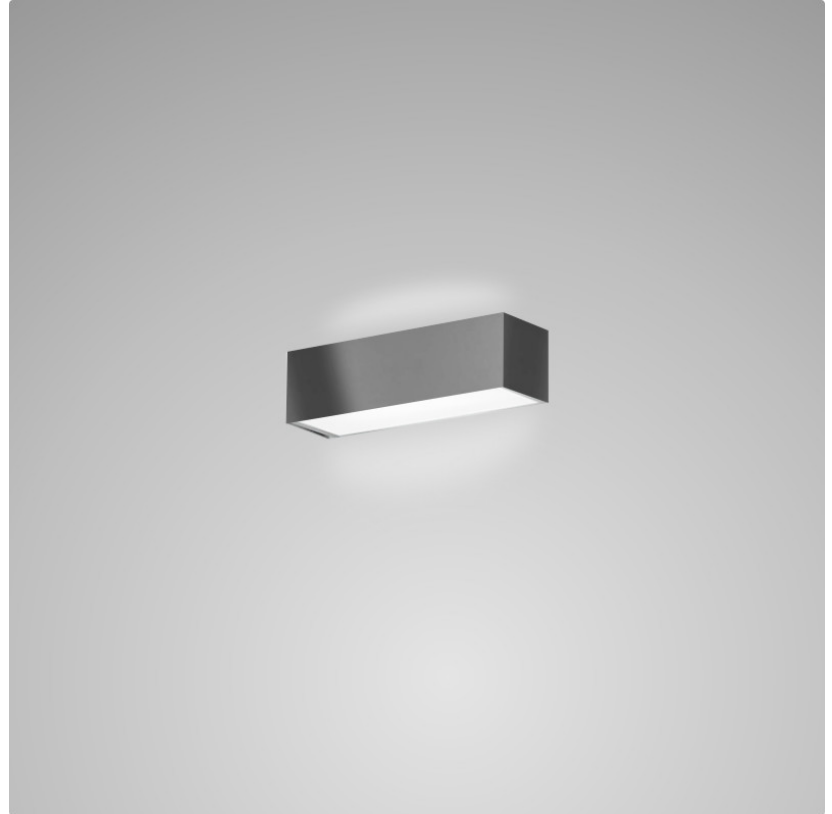

TOY SURFACE

D83281-PSS

GENERAL

Series: Toy _____

Brand: Panzeri _____

Division: Design _____

Mounting Type: Surface _____

Mounting Location: Wall _____

PHYSICAL

Shape: Rectangle _____

Length (mm): 250 _____

Length (in): $9 \frac{13}{16}$ _____

Height (mm): 70 _____

Height (in): $2 \frac{3}{4}$ _____

Extension (mm): 85 _____

Extension (in): $3 \frac{3}{8}$ _____

Light Distribution: Direct / Indirect _____

Weight (kg): 0.82 _____

Weight (lbs): 1.8 _____

Diffuser: Frost White Glass _____

Fixture Material: Metal _____

ELECTRICAL

Lamp Type: LED _____

Input Wattage (W): 13 _____

Total Output Wattage (W): 12 _____

Driver Included: Yes _____

Driver Location: Integrated _____

Driver Type: Integral LED driver, 700mA (Dimming and 277V options available with remote driver sold separately) _____

LED

Color Temperature (°K): 3000 _____

Max. Delivered Lumen (lm): 938 _____

CRI: >80 CRI _____

OPTICAL

RATINGS AND CERTIFICATIONS

Certified By: CSA Certified to UL and CSA Standards _____

IP rating: IP20 _____